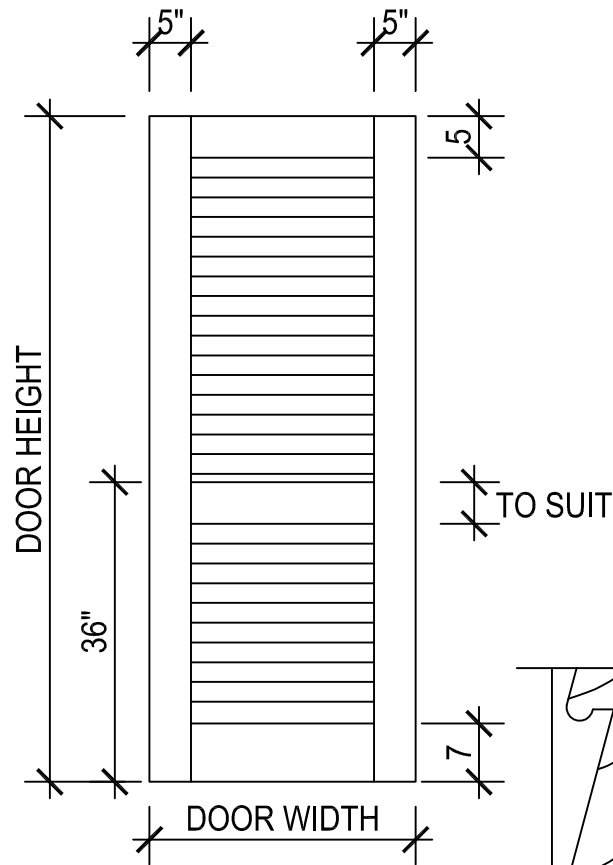

OPEN LOUVRE
CLOSED LOUVRE

CLOSED LOUVRE

CLOSED LOUVRE 1 1/2" WIDE

TYPICAL DOOR TYPES

M.J.N. McNAUGHTON LTD

PO Box 27 061, Mt. Roskill, New Zealand
Email: mjmnaughton@xtra.co.nz

T: +64.9.620.9059
F: +64.9.620.7585

OPEN LOUVRE
CLOSED LOUVRE

Scale: 1/2"=1'-0"

Date: 05/20/05

Page: DT03A-NZ